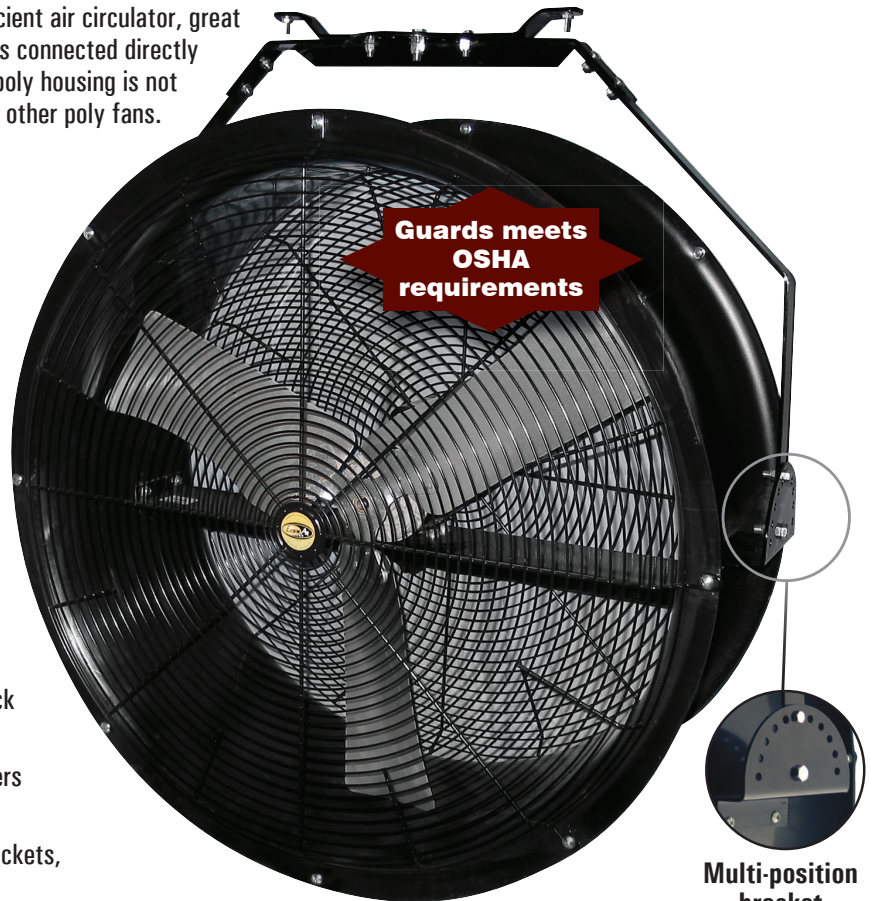

Poly Chiller™

The Poly Chiller™ from J&D Manufacturing is an efficient air circulator, great in many environments. The heavy duty motor mount is connected directly to the multi-positional hanging bracket, meaning the poly housing is not part of the support structure so it will not distort like other poly fans.

Features

- Available in 24" and 36"
- Direct drive motor with no belts or bearings to maintain
- Fan ships completely assembled and ready for installation
- Single phase models available pre-wired for 115 or 230 Volts with attached 10' cord with 3-prong plug for no electrician needed installation
- 3-blade galvanized or aluminum prop
- One-piece molded black polyethylene housing WILL NOT RUST
- Multi-position mounting bracket lets you tilt and lock the fan in place
- Round housing shape is easy to clean with no corners for dirt build up
- Heavy duty, corrosion resistant, powder coated brackets, motor mount and guards
- Guards meet OSHA 1910.212(a)(5) requirements and can be mounted at any height
- Totally enclosed, maintenance-free, high-efficiency motors have completely sealed ball bearings, are UL and CUL recognized, and are covered by a **2 Year Warranty**
- Compatible with our misting/fogging product line

Multi-position bracket

RECIRCULATION FANS

Part#	Size	Ph	Spd	Thrust CFM	Thrust CFM/Watt	Drive	Prop
Single Phase Without Cord							
VPRF24	24"	1	1	4,890	10.9	Direct	3-Alm
VPRF36	36"	1	1	9,750	17.4	Direct	3-Glv
With Cord Wired for 115V							
VPRF24-C115	24"	1	1	4,890	10.9	Direct	3-Alm
VPRF36-C115	36"	1	1	9,390	17.4	Direct	3-Glv
With Cord Wired for 230V							
VPRF24-C230	24"	1	1	4,890	10.9	Direct	3-Alm
VPRF36-C230	36"	1	1	9,750	17.4	Direct	3-Glv
Three Phase Without Cord							
VPRF243	24"	3	1	5,110	11.2	Direct	3-Glv
VPRF363	36"	3	1	9,680	17.5	Direct	3-Glv